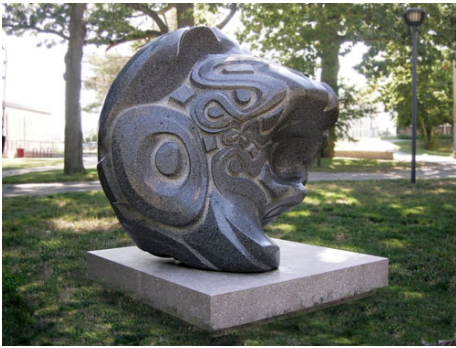

## New Works by Jon Isherwood On View in Numerous Exhibitions

Oct 17, 2012

Three large-scale sculptures by visual arts faculty member Jon Isherwood were unveiled last month at the Songzhuang Art Museum in Beijing, China. The pieces (at right) are sculpted from Indian red granite ("Prophecy"), China black granite ("The Move's On"), and white marble ("Swan Song"), and will be on view through the end of the year.

Isherwood's work was also recently installed at the deCorva Sculpture Park and Museum in Lincoln, MA—where [five pieces](#) will be on view through 2013—and on the campus of Rhode Island College in Providence, RI (at bottom right).