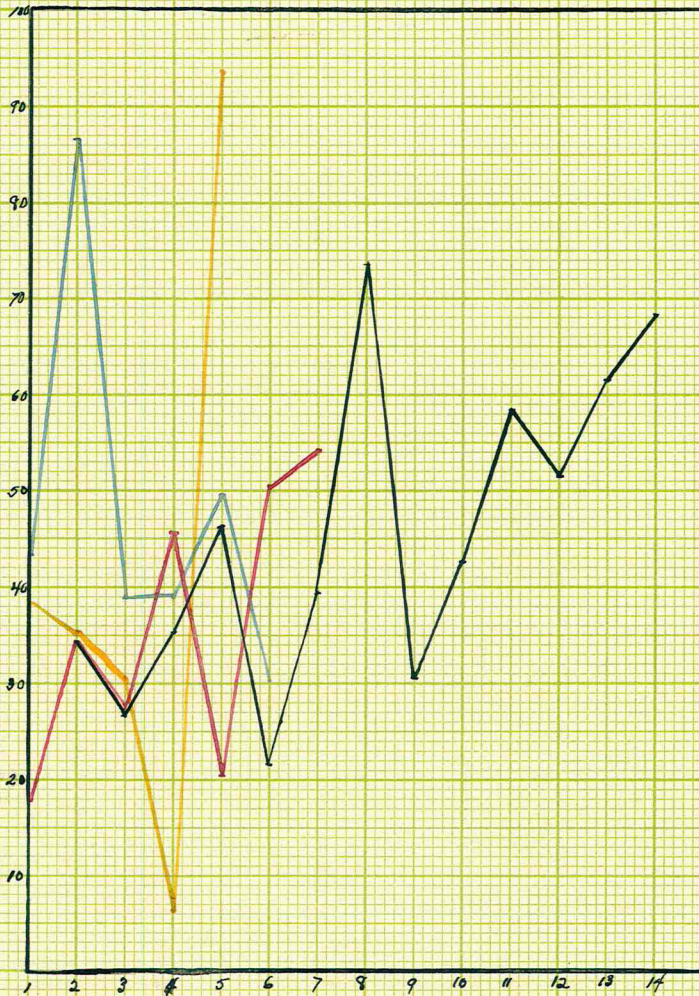

EVENING MEETINGS

ART

PERCENTAGE ATTENDANCE

1932-33 ———
1933-34 ———

1934-35 ———
1935-36 ———

KEUFFEL & ESSER CO., N. Y. NO. 358-111
20 x 20 to the inch.

EVENING MEETINGS

MUSIC

PERCENTAGE ATTENDANCE

1932-33 ———
1933-34 ———

1934-35 ———
1925-26 ———

EVENING MEETINGS LITERATURE

PERCENTAGE ATTENDANCE

1932-33 —
1933-34 —

1934-35 —
1935-36 —

EVENING MEETINGS SCIENCE

PERCENTAGE

ATTENDANCE

1932-33
1933-34

1934-35
1935-36

EVENING MEETINGS SOCIAL STUDIES

PERCENTAGE ATTENDANCE

1932-33 —
1933-34 —

1934-35 —
1935-36 —

EVENING MEETINGS

GENERAL

PERCENTAGE ATTENDANCE

1932-33 ———
1933-34 ———

1934-35 ———
1935-36 ———

EVENING MEETINGS RELIGION

PERCENTAGE ATTENDANCE