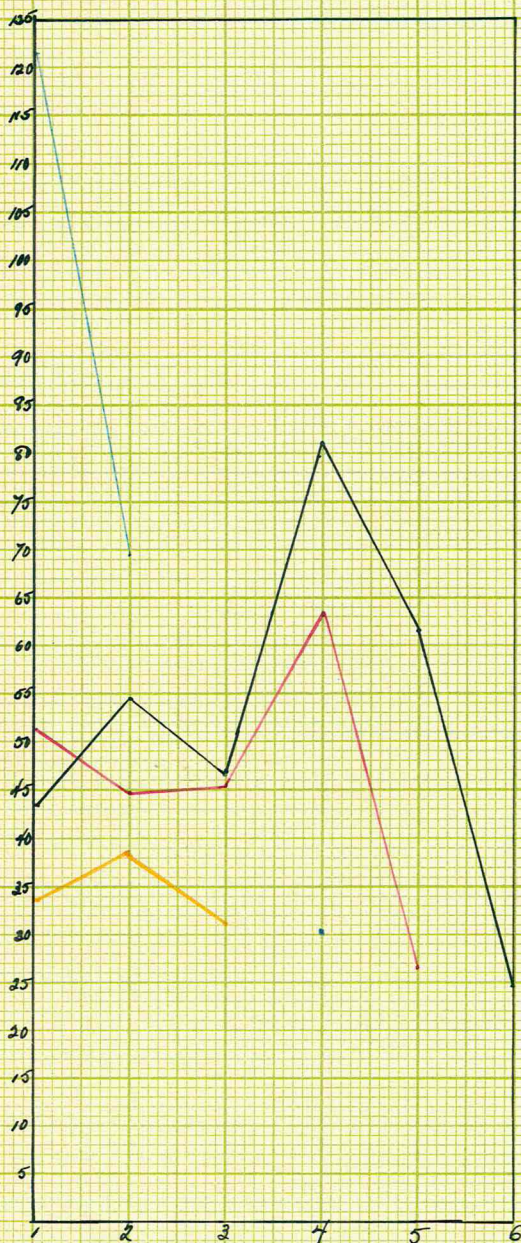

EVENING MEETINGS

ART

PERCENTAGE ATTENDANCE

1932-33 ———
1933-34 ———

1934-35 ———
1935-36 ———

KEUFFEL & ESSER CO., N. Y. NO. 358-111
20 x 20 to the inch.

EVENING MEETINGS

MUSIC

PERCENTAGE ATTENDANCE

1932-33 ———
1933-34 ———

1934-35 ———
1925-26 ———

EVENING MEETINGS LITERATURE

PERCENTAGE ATTENDANCE

1932-33 —
1933-34 —

1934-35 —
1935-36 —

EVENING MEETINGS SCIENCE

PERCENTAGE

ATTENDANCE

1932-33
1933-34

1934-35
1935-36

EVENING MEETINGS SOCIAL STUDIES

PERCENTAGE ATTENDANCE

1932-33 —
1933-34 —

1934-35 —
1935-36 —