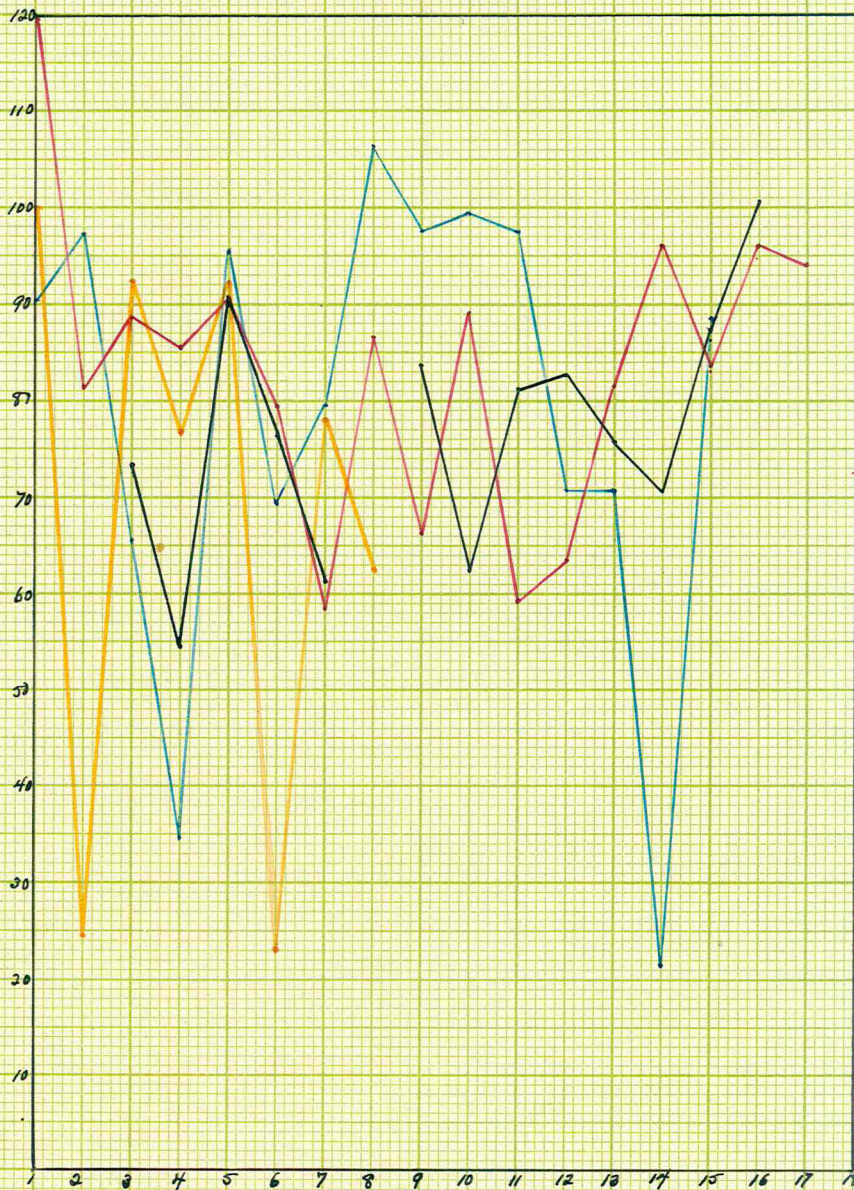

PERCENTAGE ATTENDANCE

1932-33 ———
1933-34 ———

1934-35 ———
1925-26 ———

EVENING MEETINGS LITERATURE

PERCENTAGE ATTENDANCE

1932-33 —
1933-34 —

1934-35 —
1935-36 —

EVENING MEETINGS SCIENCE

PERCENTAGE

ATTENDANCE

1932-33
1933-34

1934-35
1935-36

EVENING MEETINGS SOCIAL STUDIES

PERCENTAGE ATTENDANCE

1932-33 —
1933-34 —

1934-35 —
1935-36 —

EVENING MEETINGS

GENERAL

PERCENTAGE ATTENDANCE

1932-33 ———
1933-34 ———

1934-35 ———
1935-36 ———

EVENING MEETINGS RELIGION

PERCENTAGE ATTENDANCE